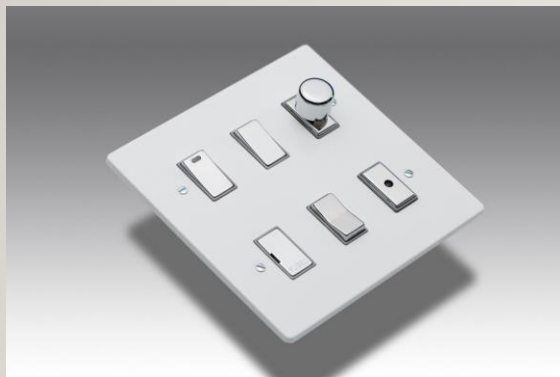

1 – 4 Gang LED Dimmers

Heritage Lighting
MATTERS

The Collection – What is Available

Grid Options - The Grid Collection enables you to create countless combinations of tailor made accessories for specific installations.