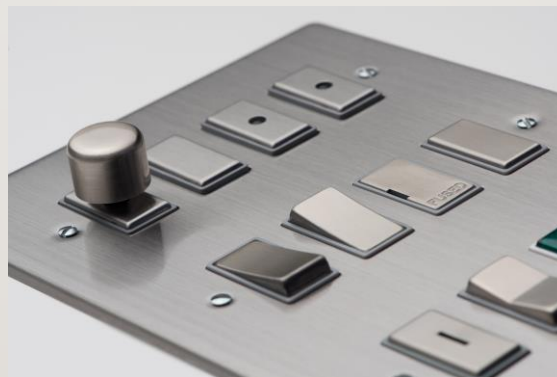

Brushed Brass (XFB)

Polished Chrome (XFC)

Iridium Black (XFI)

Brushed Steel (XFS)

Polished Brass (XFV)

Heritage Lighting
MATTERS

The Collection – What is Available

With four distinct switch types to choose from across a wide selection of decorative finishes and faceplate styles, the range is very comprehensive

1 – 4 Gang LED Dimmers

Heritage Lighting
MATTERS

The Collection – What is Available

Grid Options - The Grid Collection enables you to create countless combinations of tailor made accessories for specific installations.