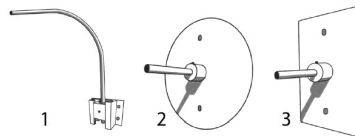

Mounting Hardware:

1. Wall or Frame (reversed) Mount – Classic Arm
2. Round Wall Mount – Straight Arm
3. Rectangular wall Mount – Straight Arm

Head & Arm Assembly

1 Arm 150 – 650mm
2 Arms 660 – 3000mm
Arm Diameter 6mm