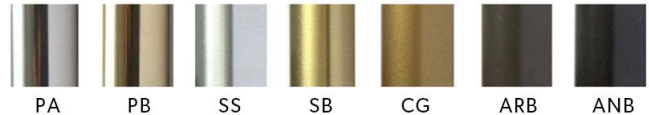

**Colour Rendering:** 98 CRI typical

**Beam Angles:** 15 / 30 / 40 / 45 / 60 selected to give greater coverage along with a secondary tilt action on LEDs allowing full canvas coverage

**LED Life:** 50,000 hours

## Arm Options:

**Classic Arm**  
Short / Medium / Long

**Straight Arm**  
Short / Medium / Long

## Finish Options:

**PA** Polished Aluminium **PB** Polished Brass **SS** Satin Brushed Steel **SB** Satin Brushed Brass **CG** Classic Old Gold **ARB** Architectural Bronze **ANB** Antique Bronze **BK** Black **WH** White Other finishes available.