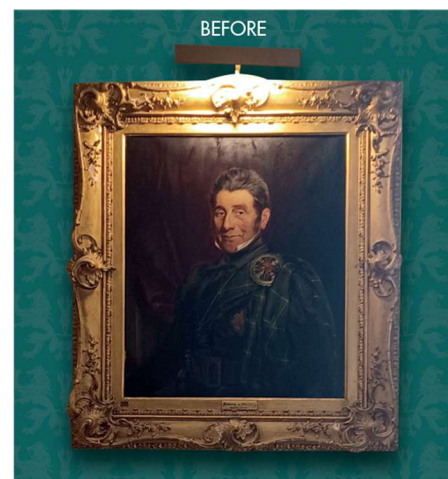

When lighting art, it is important to get this right. We don't want you to be disappointed when you light your art, so we have designed our lighting solutions to produce the light at the right height & projection to bring out the very best light coverage without producing any glare points every time.

There are many styles and finishes available, but there are 6 key points to good lighting:

1. The colour of the light - Warm white (ideally 2700K)
2. Its colour rendition - Not lower than 95CRI
3. The spacing of the LEDs - dependent on the art width
4. The lensing on the LEDs - dependent on the art height
5. The light level - needs to be dimmable, this is art specific, &
6. The position of the head above the art - to remove any glare points

We understand this fully and offer the following Picture Perfect lighting options:

- New Supreme, Regal, Classic & Contemporary Styles
- LED Upgrade Kits Transform any existing picture light's performance
- Framing Projectors When remote lighting is needed

To gain the very best lighting, there really is only one choice that is Picture Perfect. ●

*“Just look at the difference good art lighting makes.
We have upgraded an existing picture light with one of our
LED Upgrade Kits.”*

For whatever the shape or size

Trusted to light the finest art

Contact Iain: on 07793 581314 or iain@heritagelightingmatters.com
heritagelightingmatters.com