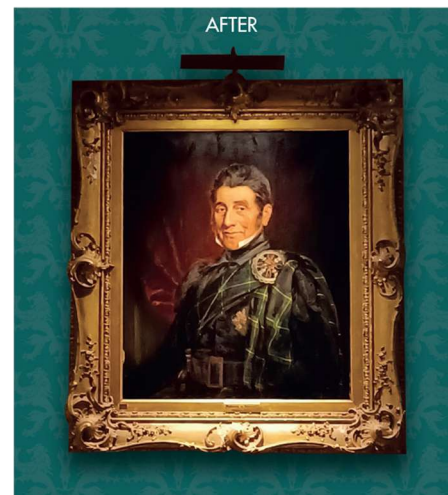

When lighting art, it is important to get this right. We don't want you to be disappointed when you light your art, so we have designed our lighting solutions to produce the light at the right height & projection to bring out the very best light coverage without producing any glare points every time.

There are many styles and finishes available, but there are 6 key points to good lighting:

1. The colour of the light - Warm white (ideally 2700K)
2. Its colour rendition - Not lower than 95CRI
3. The spacing of the LEDs - dependent on the art width
4. The lensing on the LEDs - dependent on the art height
5. The light level - needs to be dimmable, this is art specific, &
6. The position of the head above the art - to remove any glare points

We understand this fully and offer the following Picture Perfect lighting options:

- New Supreme, Regal, Classic & Contemporary Styles
- LED Upgrade Kits Transform any existing picture light's performance
- Framing Projectors When remote lighting is needed

To gain the very best lighting, there really is only one choice that is Picture Perfect. ●

*“Just look at the difference good art lighting makes.
We have upgraded an existing picture light with one of our
LED Upgrade Kits.”*

For whatever the shape or size

Trusted to light the finest art

Contact Iain: on 07793 581314 or iain@heritagelightingmatters.com
heritagelightingmatters.com