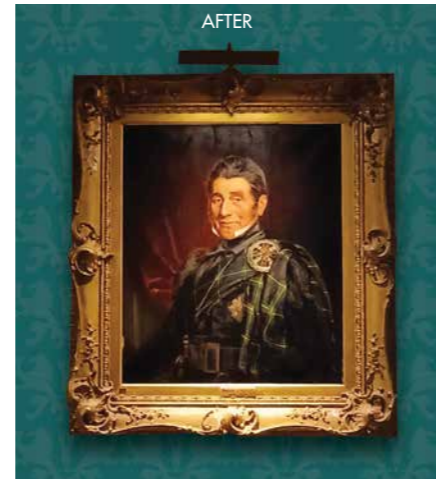

When lighting art, it is important to get this right. We don't want you to be disappointed when you light your art, so we have designed our lighting solutions to produce the light at the right height & projection to bring out the very best light coverage without producing any glare points every time.

There are many styles and finishes available, but there are 6 key points to good lighting:

1. The colour of the light - Warm white (ideally 2700K)
2. Its colour rendition - Not lower than 95CRI
3. The spacing of the LEDs - dependent on the art width
4. The lensing on the LEDs - dependent on the art height
5. The light level - needs to be dimmable, this is art specific, &
6. The position of the head above the art - to remove any glare points

We understand this fully and offer the following Picture Perfect lighting options:

- New Supreme, Regal, Classic & Contemporary Styles
- LED Upgrade Kits Transform any existing picture light's performance
- Framing Projectors When remote lighting is needed

To gain the very best lighting, there really is only one choice that is Picture Perfect. ●

“Just look at the difference good art lighting makes. We have upgraded an existing picture light with one of our LED Upgrade Kits.”

For whatever the shape or size

Trusted to light the finest art

Contact Iain: on 07793 581314 or iain@heritagelightingmatters.com
heritagelightingmatters.com

Heritage Lighting
MATTERS